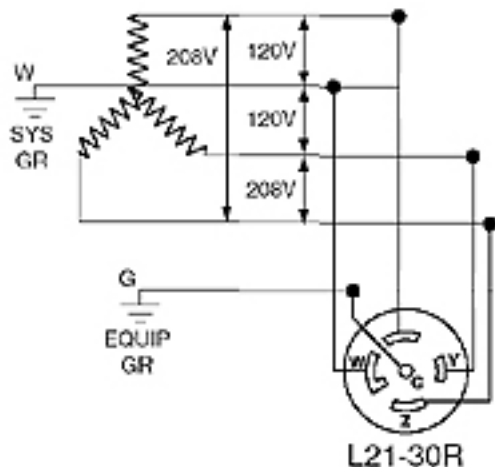

Wiring Diagram

SPECIFICATION SUBMITTAL

JOB NAME: ____	CATALOG NUMBERS: ____
JOB NUMBER: ____	____

Leviton Manufacturing Co., Inc.

59-25 Little Neck Parkway, Little Neck, NY 11362-2591

Telephone: 1-800-323-8920 · FAX: 1-800-832-9538 · Tech Line (8:30AM-7:30PM E.S.T. Monday-Friday): 1-800-824-3005

Leviton Manufacturing of Canada, Ltd.

165 Hymus Boulevard, Pointe Claire, Quebec H9R 1E9 · Telephone: 1-800-469-7890 · FAX: 1-800-824-3005

Leviton S. de R.L. de C.V.

Lago Tana 43, Mexico DF, Mexico CP 11290 · Tel.: (+52)55-5082-1040 · FAX: (+52)5386-1797 · www.leviton.com.mx

Visit our Website at: www.leviton.com

©2007 Leviton Manufacturing Co., Inc. All rights reserved. Subject to change without notice.