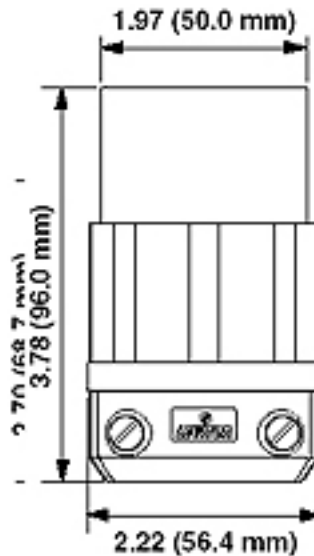

Wire Gauge: 14-8 AWG

Blades/Contacts: Solid Brass

Body Material: Super Tough Nylon

Assembly Screws: Steel, Zinc Plated

Color: Black-White

Standards and Certifications: UL/CSA

Warranty: Lifetime Warranty

### Dimensional Diagram